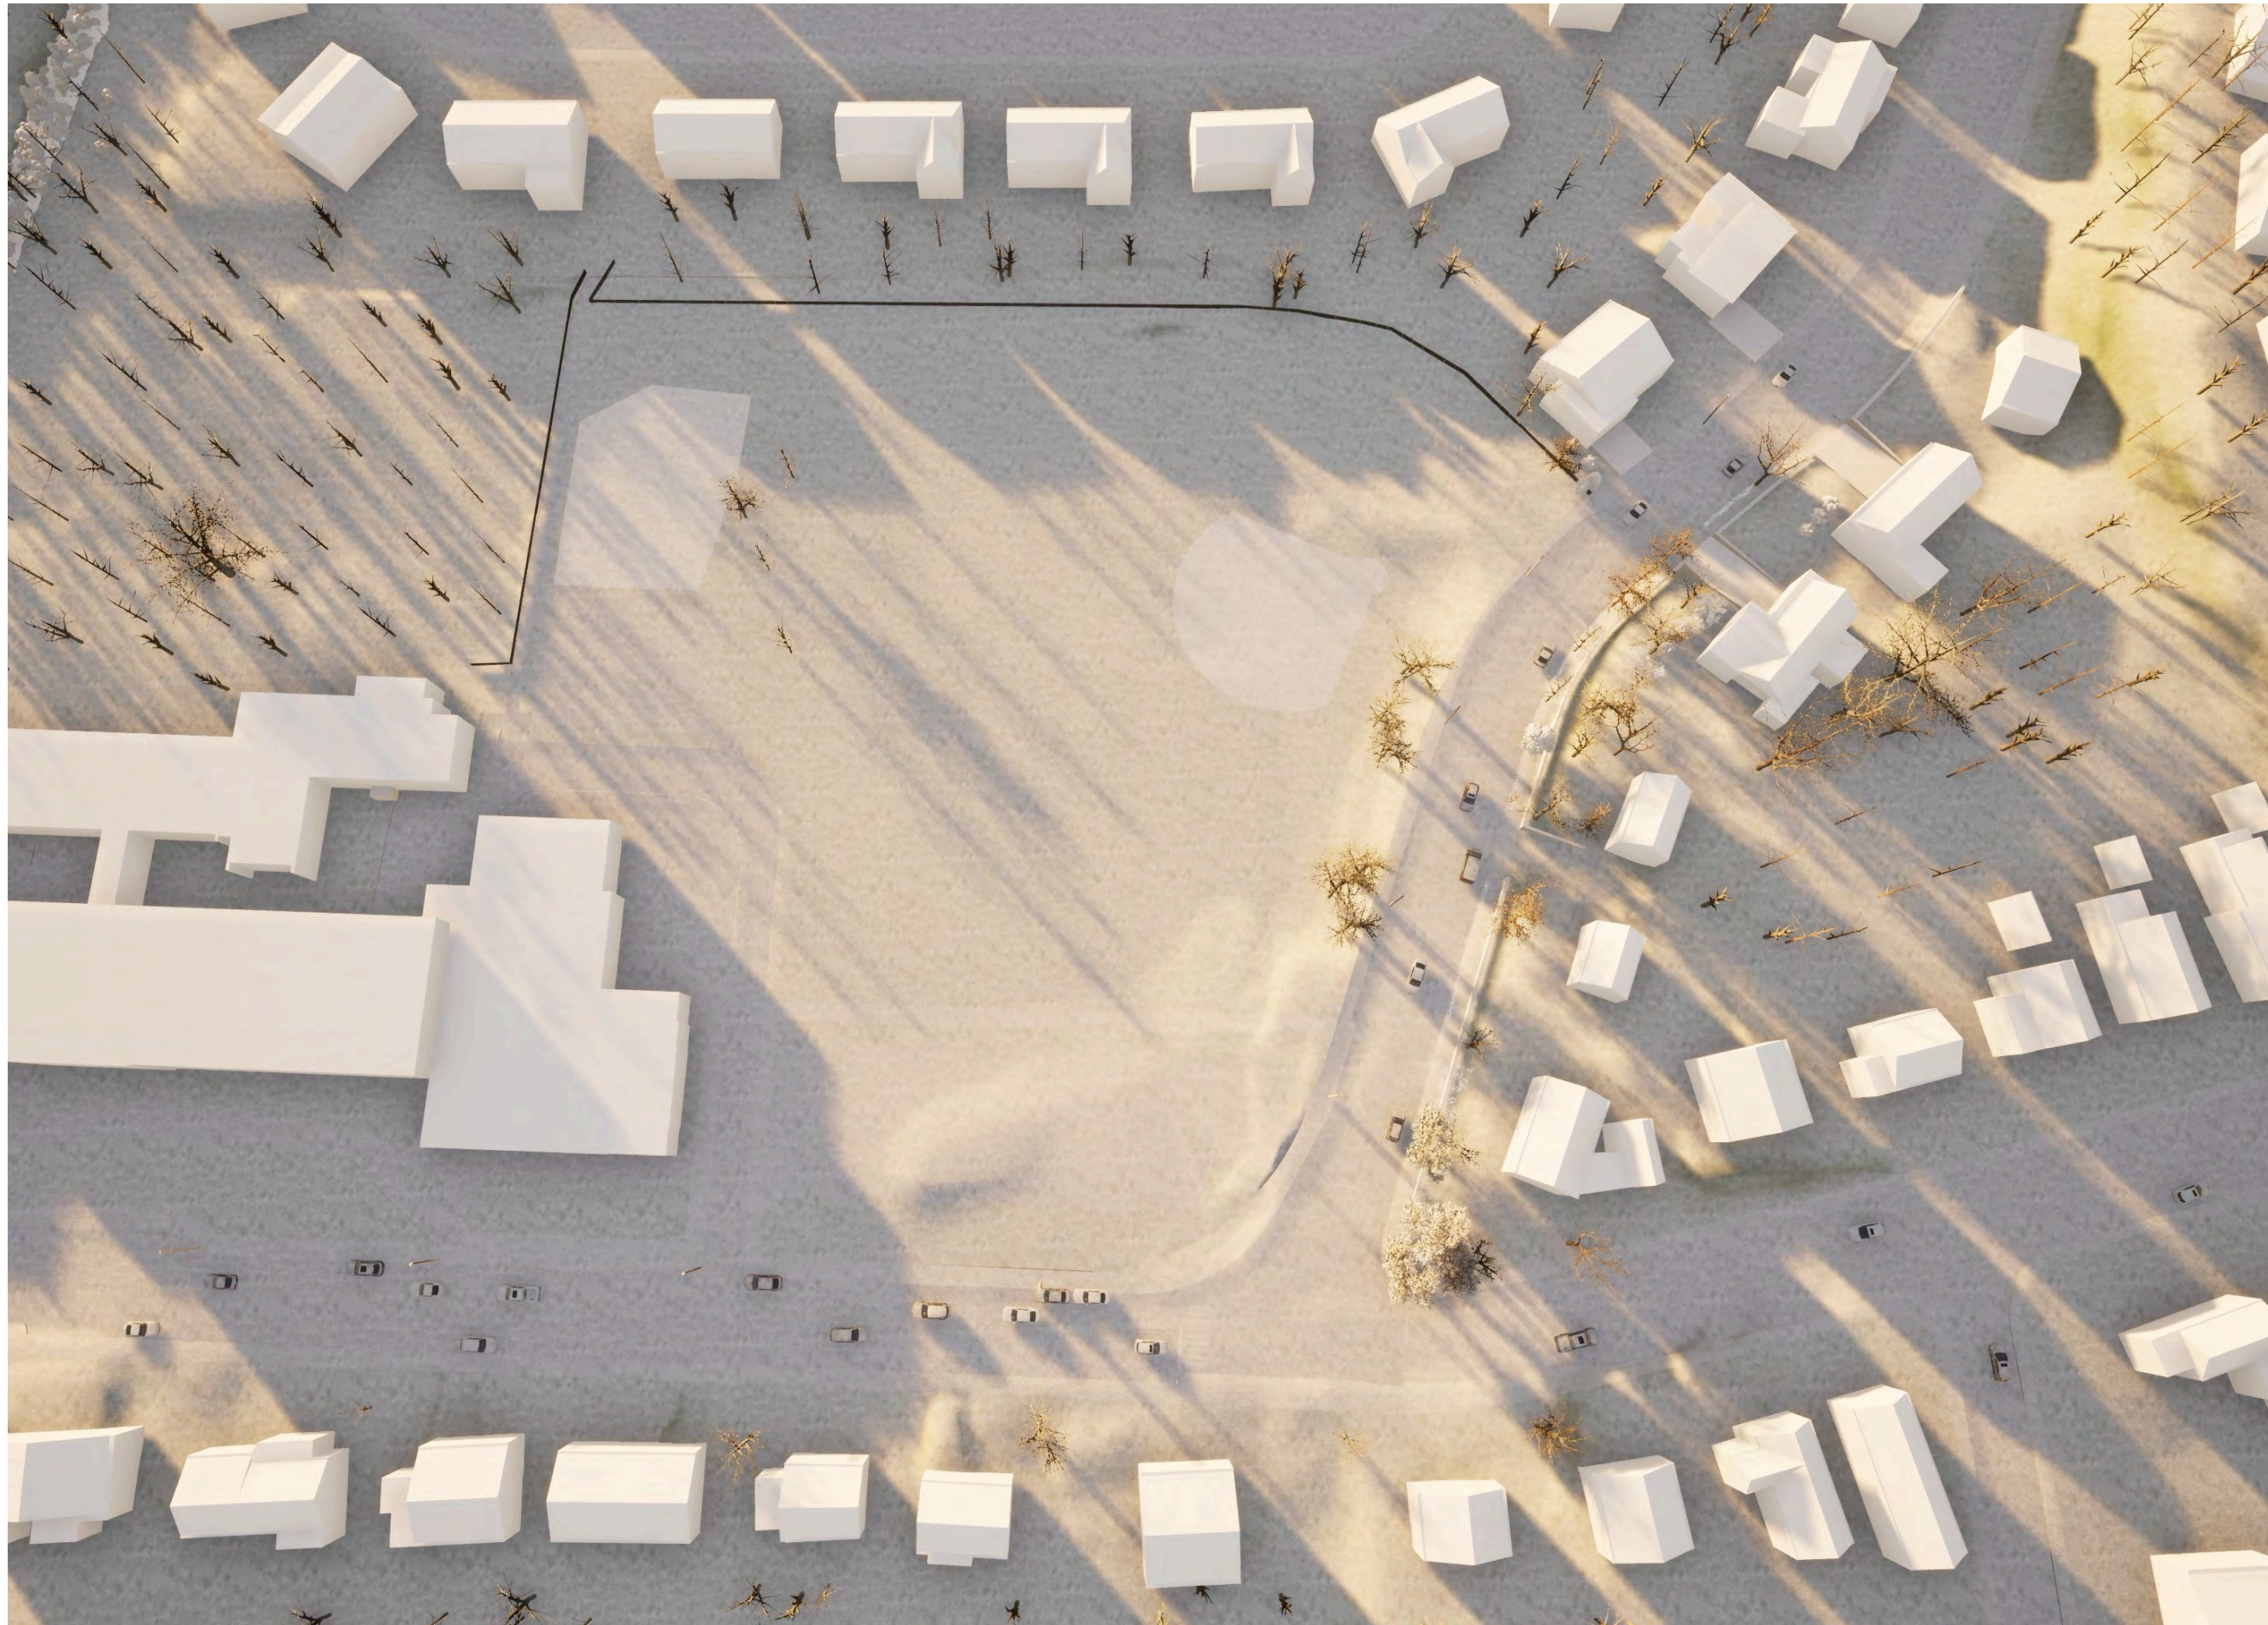

**COUNTRYSIDE
ELEMENTARY SCHOOL**

Newton,, MA

DESIGN DEVELOPMENT

**SHADE STUDY
Proposed**

December 3pm

04 MARCH 2024

**COUNTRYSIDE
ELEMENTARY SCHOOL**

Newton,, MA

DESIGN DEVELOPMENT

**SHADE STUDY
Existing**

December 3pm

04 MARCH 2024

**COUNTRYSIDE
ELEMENTARY SCHOOL**

Newton,, MA

DESIGN DEVELOPMENT

**SHADE STUDY
Proposed**

December 4pm

04 MARCH 2024

**COUNTRYSIDE
ELEMENTARY SCHOOL**

Newton,, MA

DESIGN DEVELOPMENT

**SHADE STUDY
Existing**

December 4pm

04 MARCH 2024