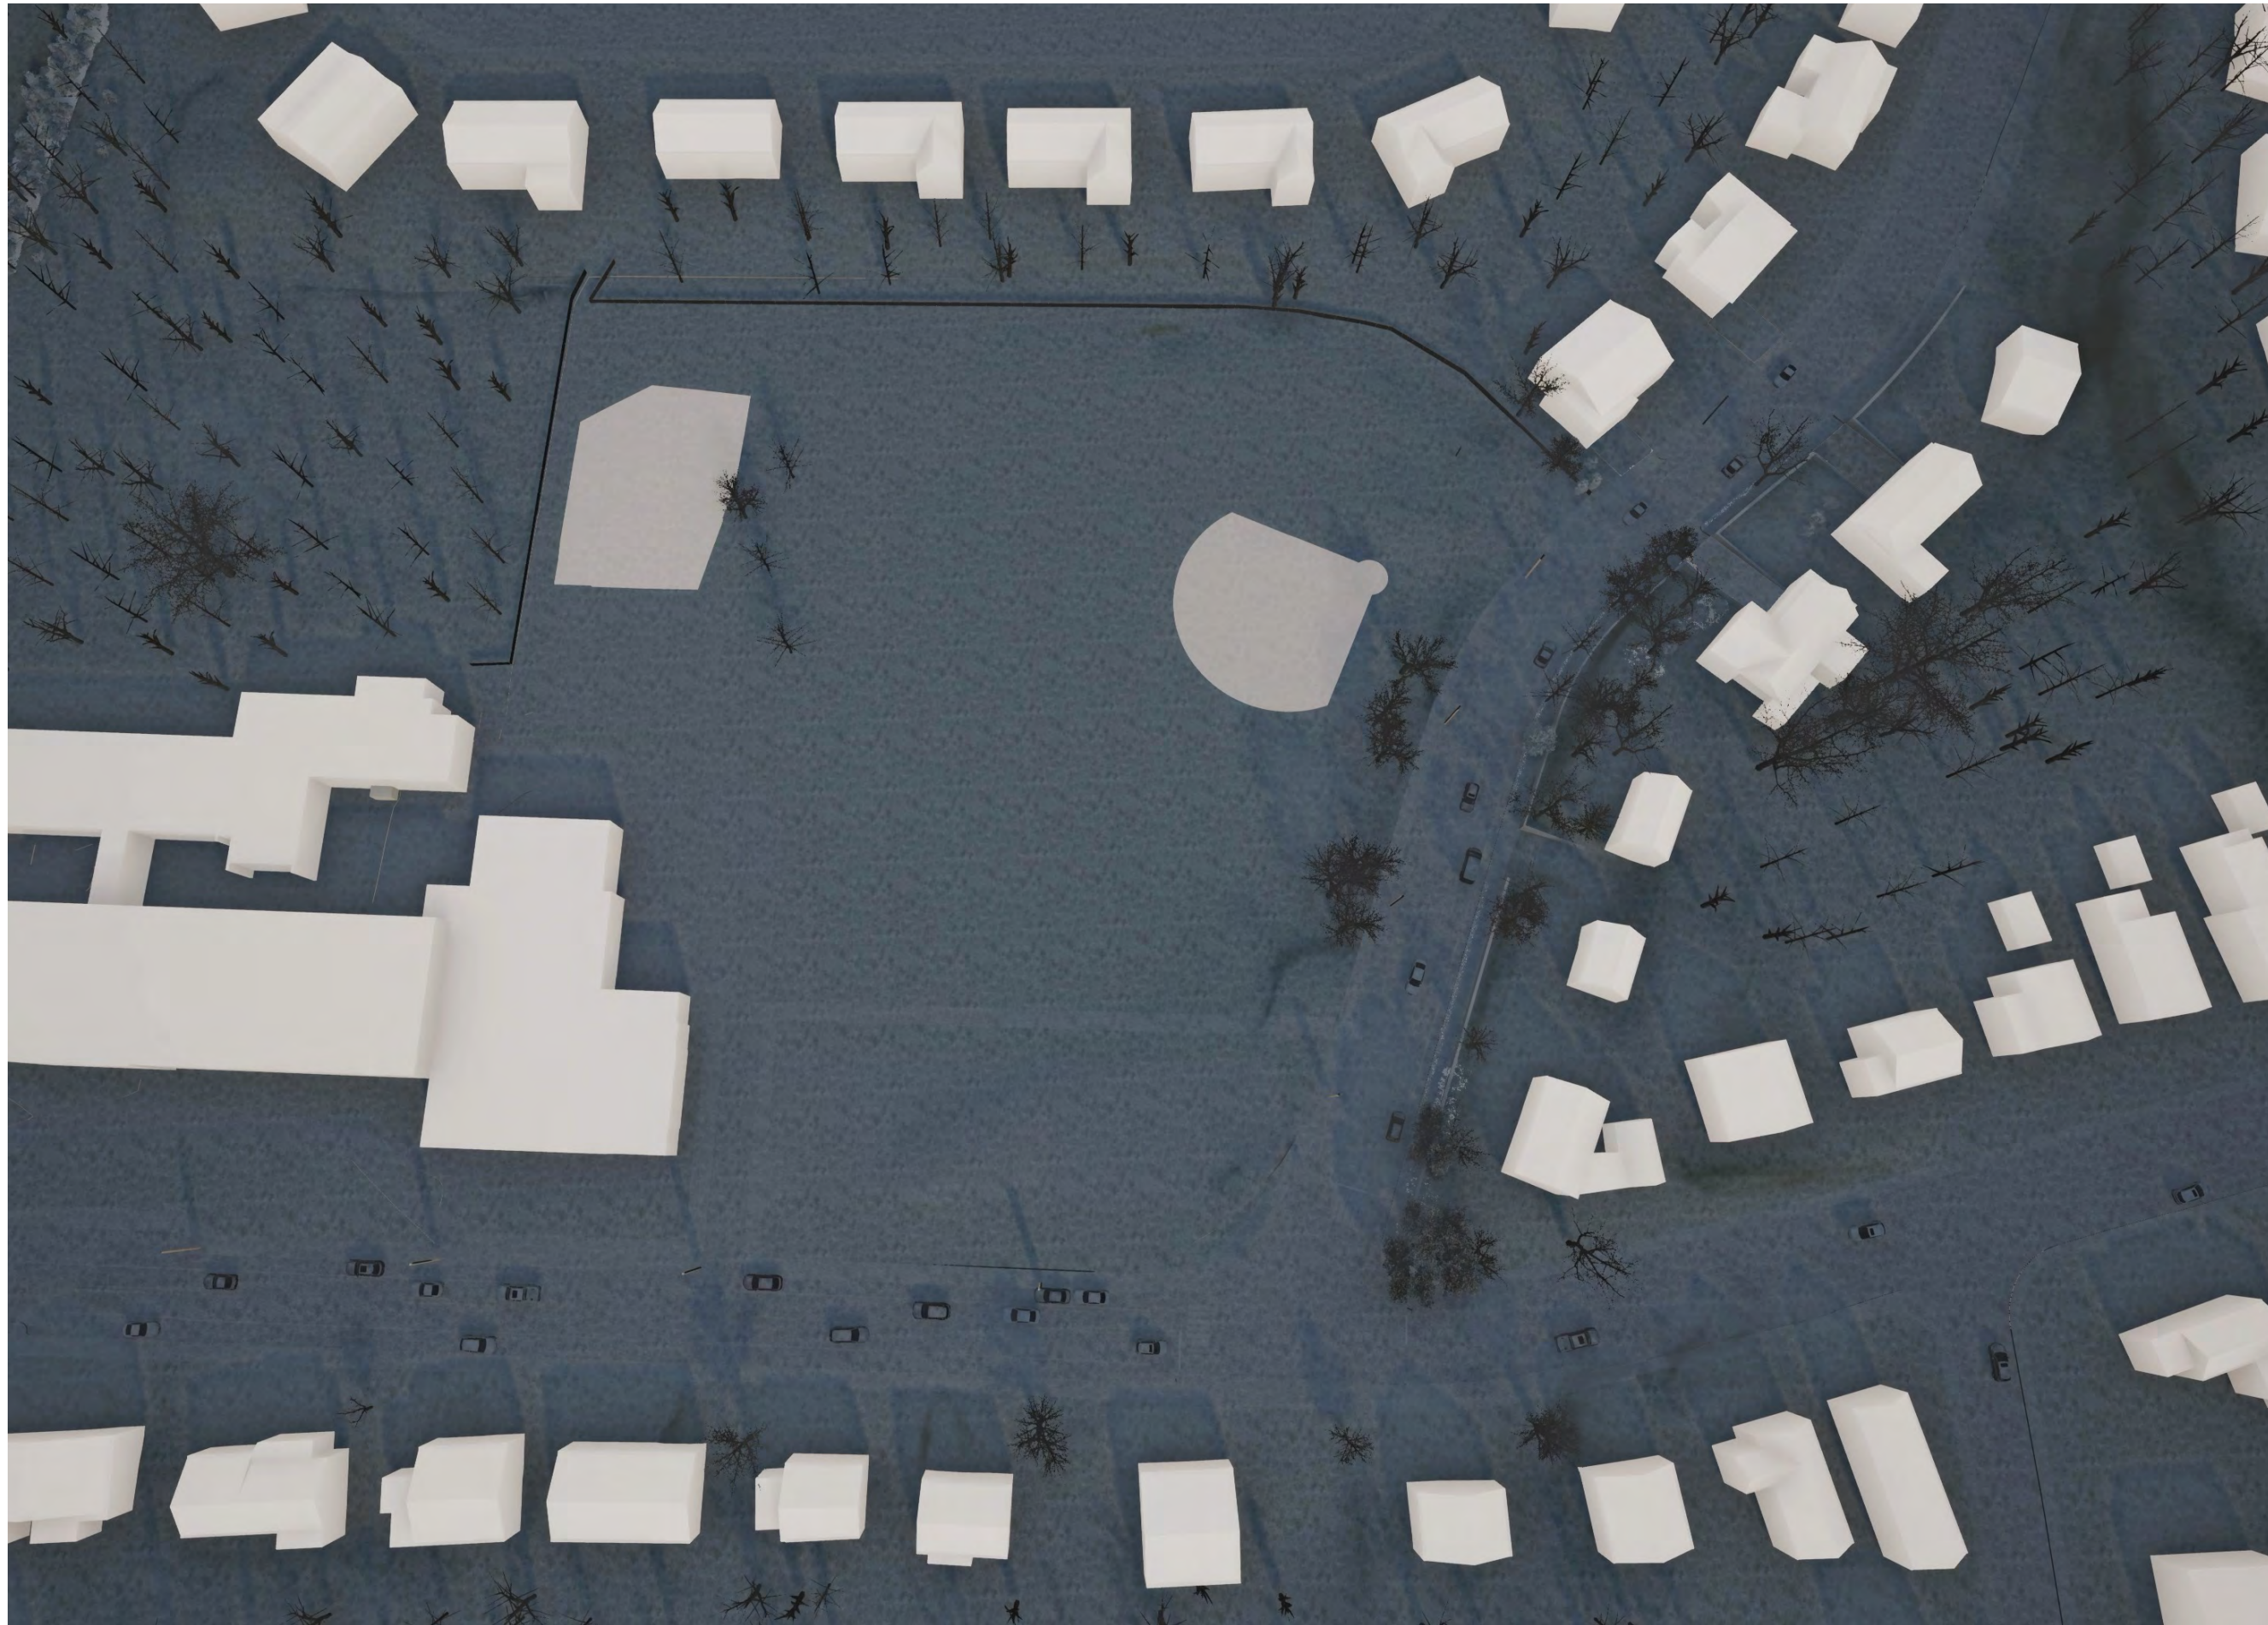

DESIGN DEVELOPMENT

**SHADE STUDY
Existing**

December 3pm

04 MARCH 2024

**COUNTRYSIDE
ELEMENTARY SCHOOL**

Newton,, MA

DESIGN DEVELOPMENT

**SHADE STUDY
Proposed**

December 5pm

04 MARCH 2024

**COUNTRYSIDE
ELEMENTARY SCHOOL**

Newton,, MA

DESIGN DEVELOPMENT

**SHADE STUDY
Existing**

December 5pm

04 MARCH 2024