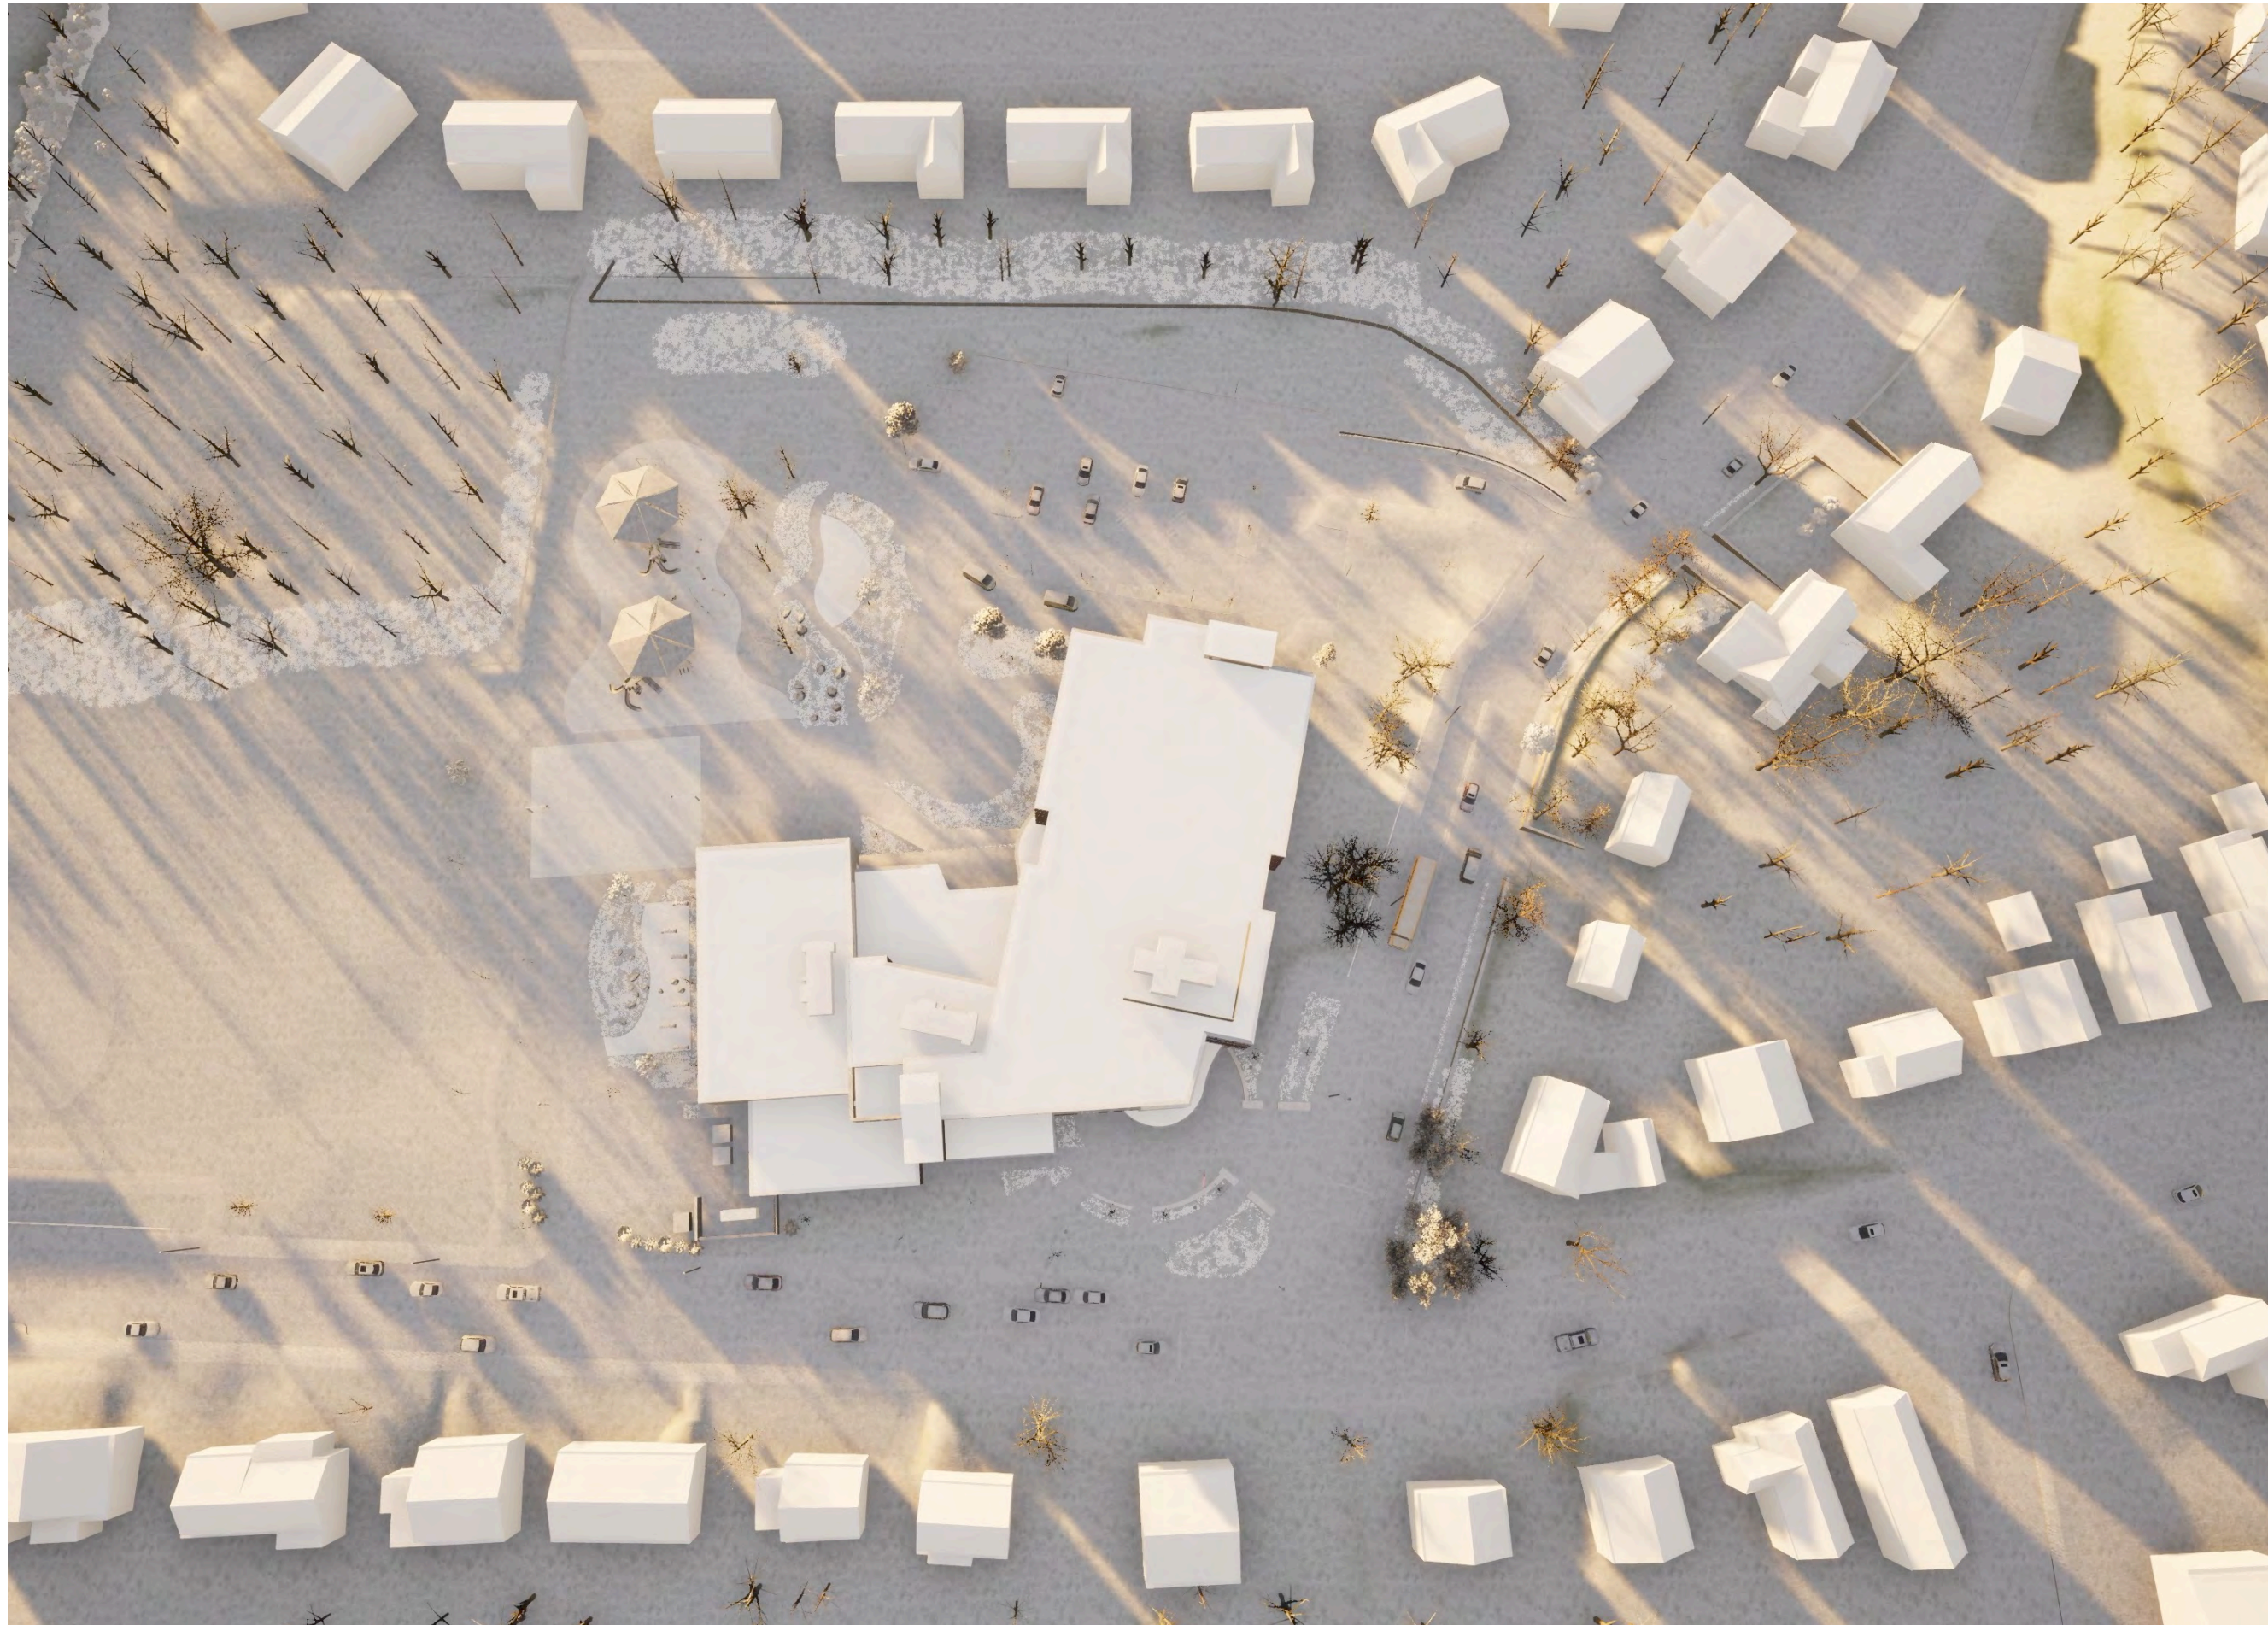

December 12pm

04 MARCH 2024

**COUNTRYSIDE
ELEMENTARY SCHOOL**

Newton,, MA

DESIGN DEVELOPMENT

**SHADE STUDY
Existing**

December 12pm

04 MARCH 2024