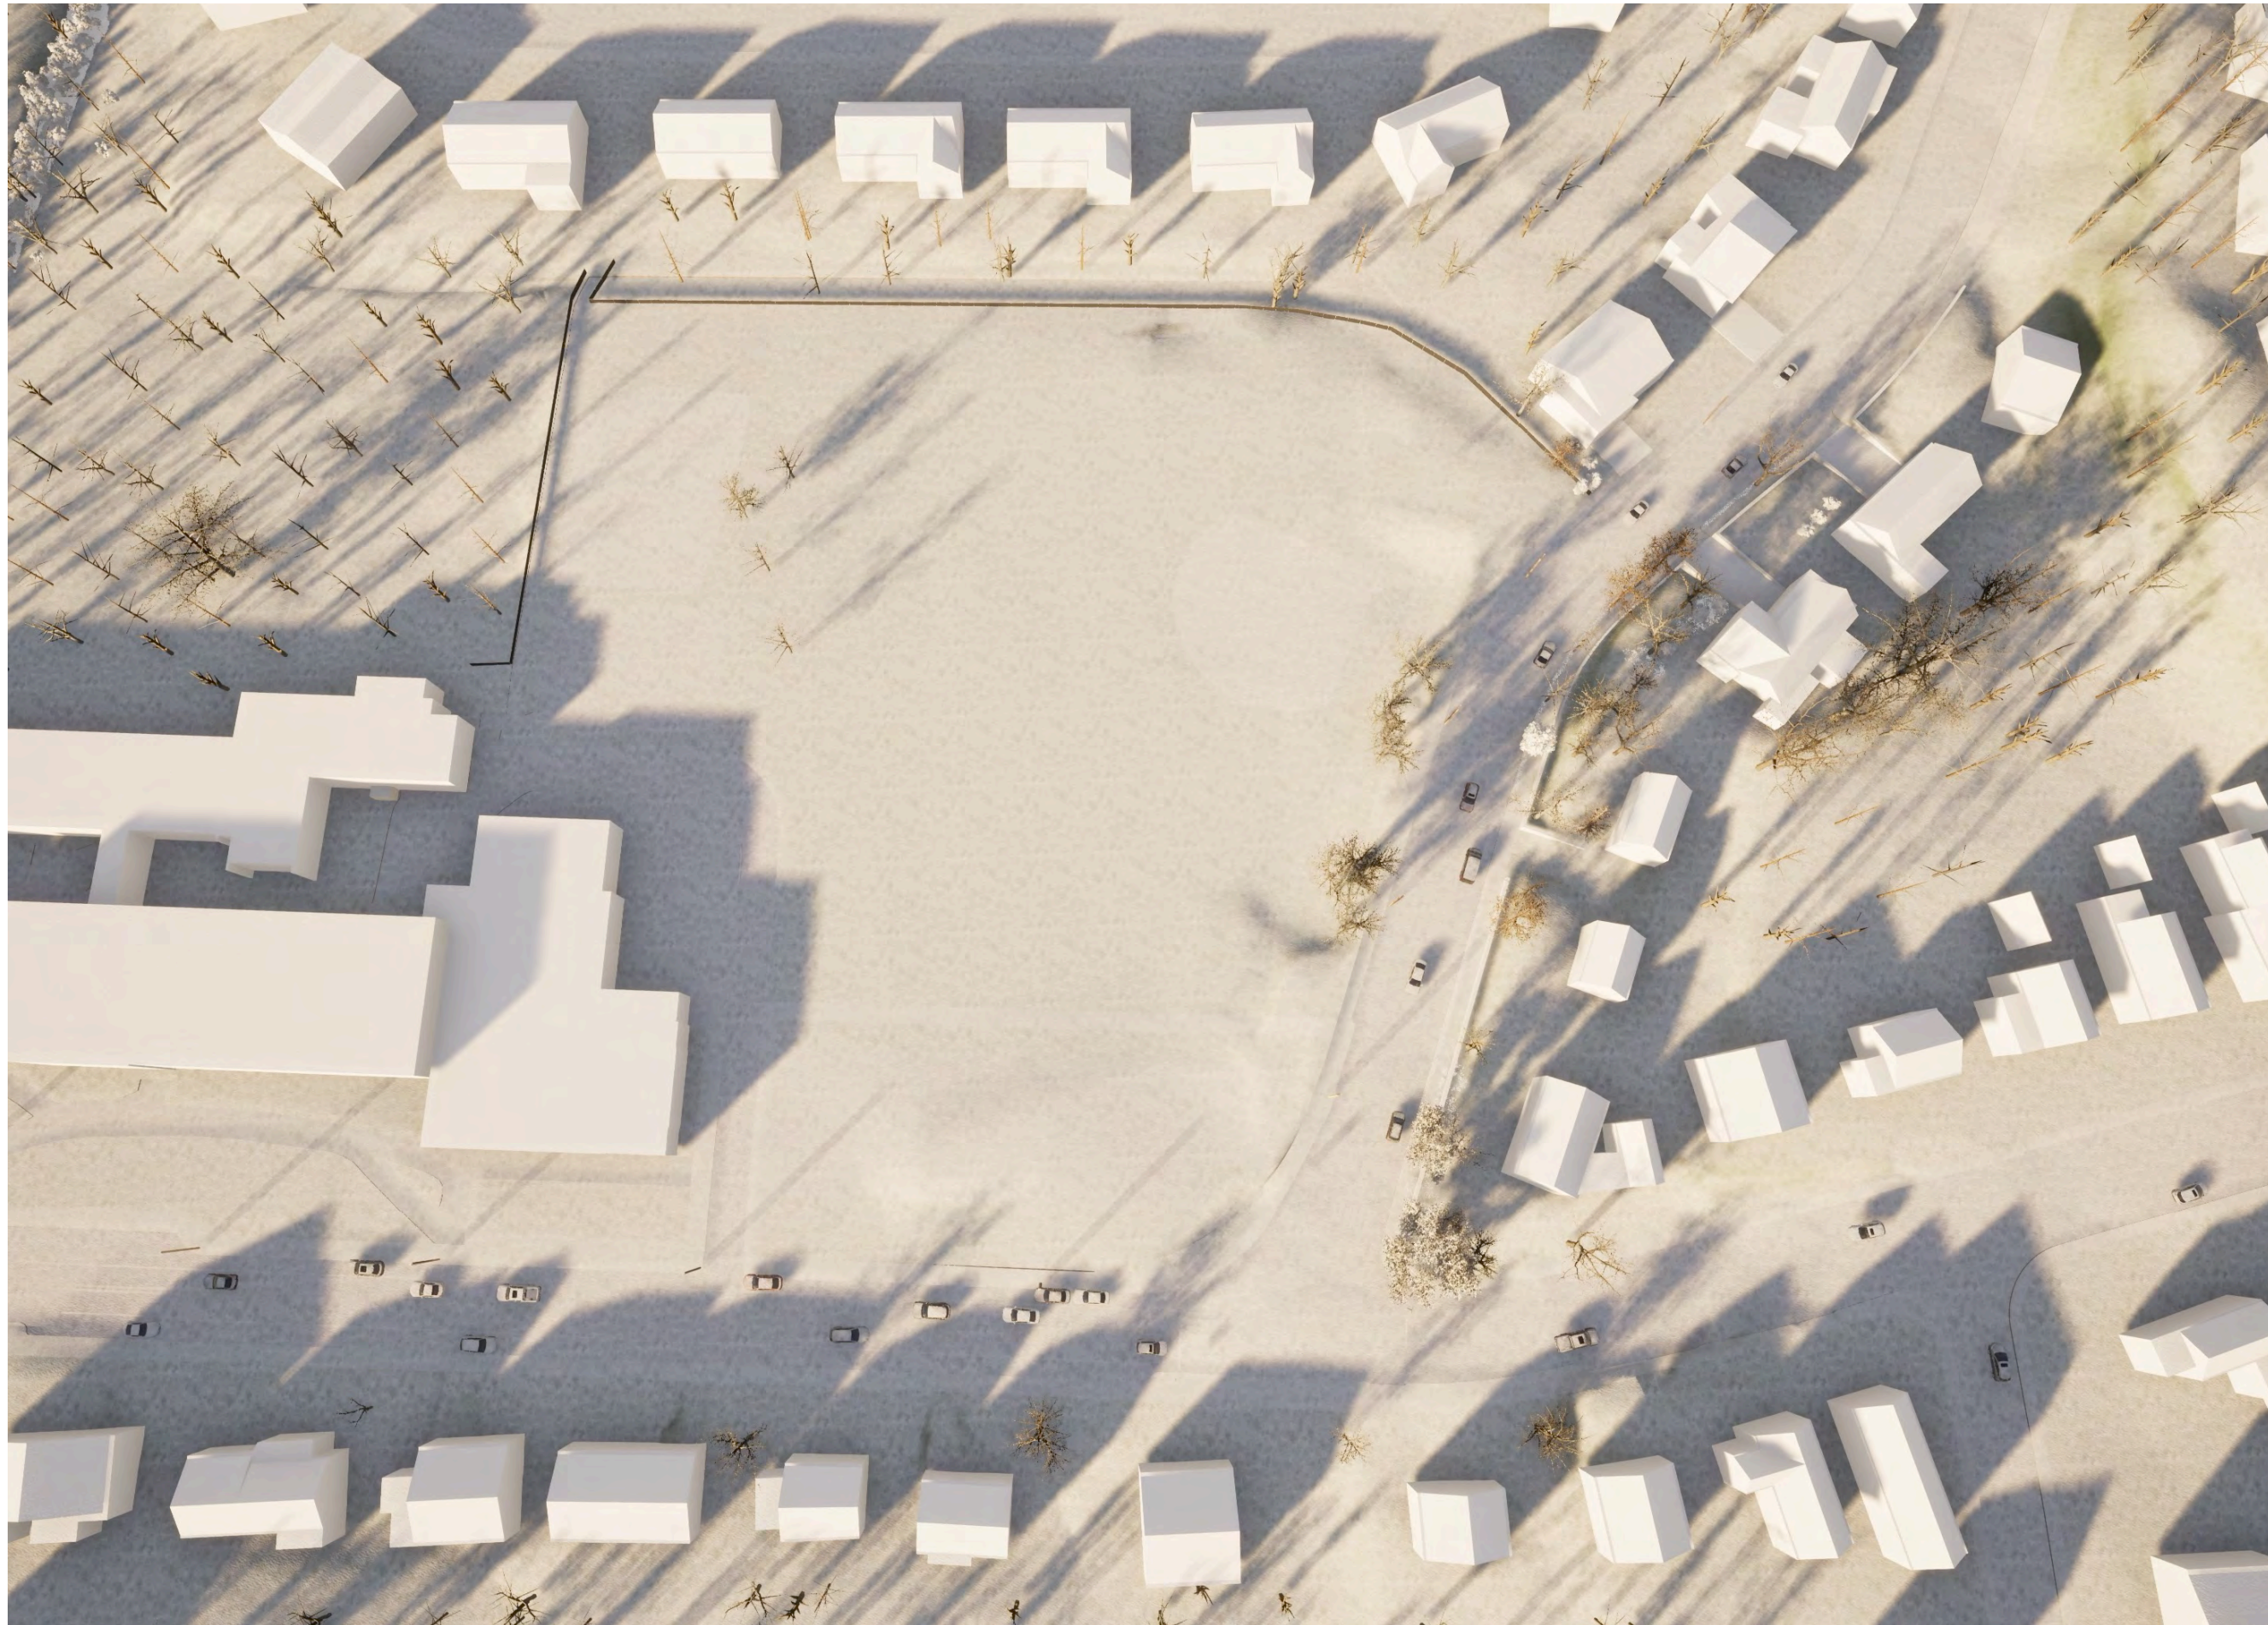

**COUNTRYSIDE
ELEMENTARY SCHOOL**

Newton,, MA

DESIGN DEVELOPMENT

**SHADE STUDY
Proposed**

December 9am

04 MARCH 2024

**COUNTRYSIDE
ELEMENTARY SCHOOL**

Newton,, MA

DESIGN DEVELOPMENT

**SHADE STUDY
Existing**

December 9am

04 MARCH 2024

**COUNTRYSIDE
ELEMENTARY SCHOOL**

Newton,, MA

DESIGN DEVELOPMENT

**SHADE STUDY
Proposed**

December 12pm

04 MARCH 2024

**COUNTRYSIDE
ELEMENTARY SCHOOL**

Newton,, MA

DESIGN DEVELOPMENT

**SHADE STUDY
Existing**

December 12pm

04 MARCH 2024