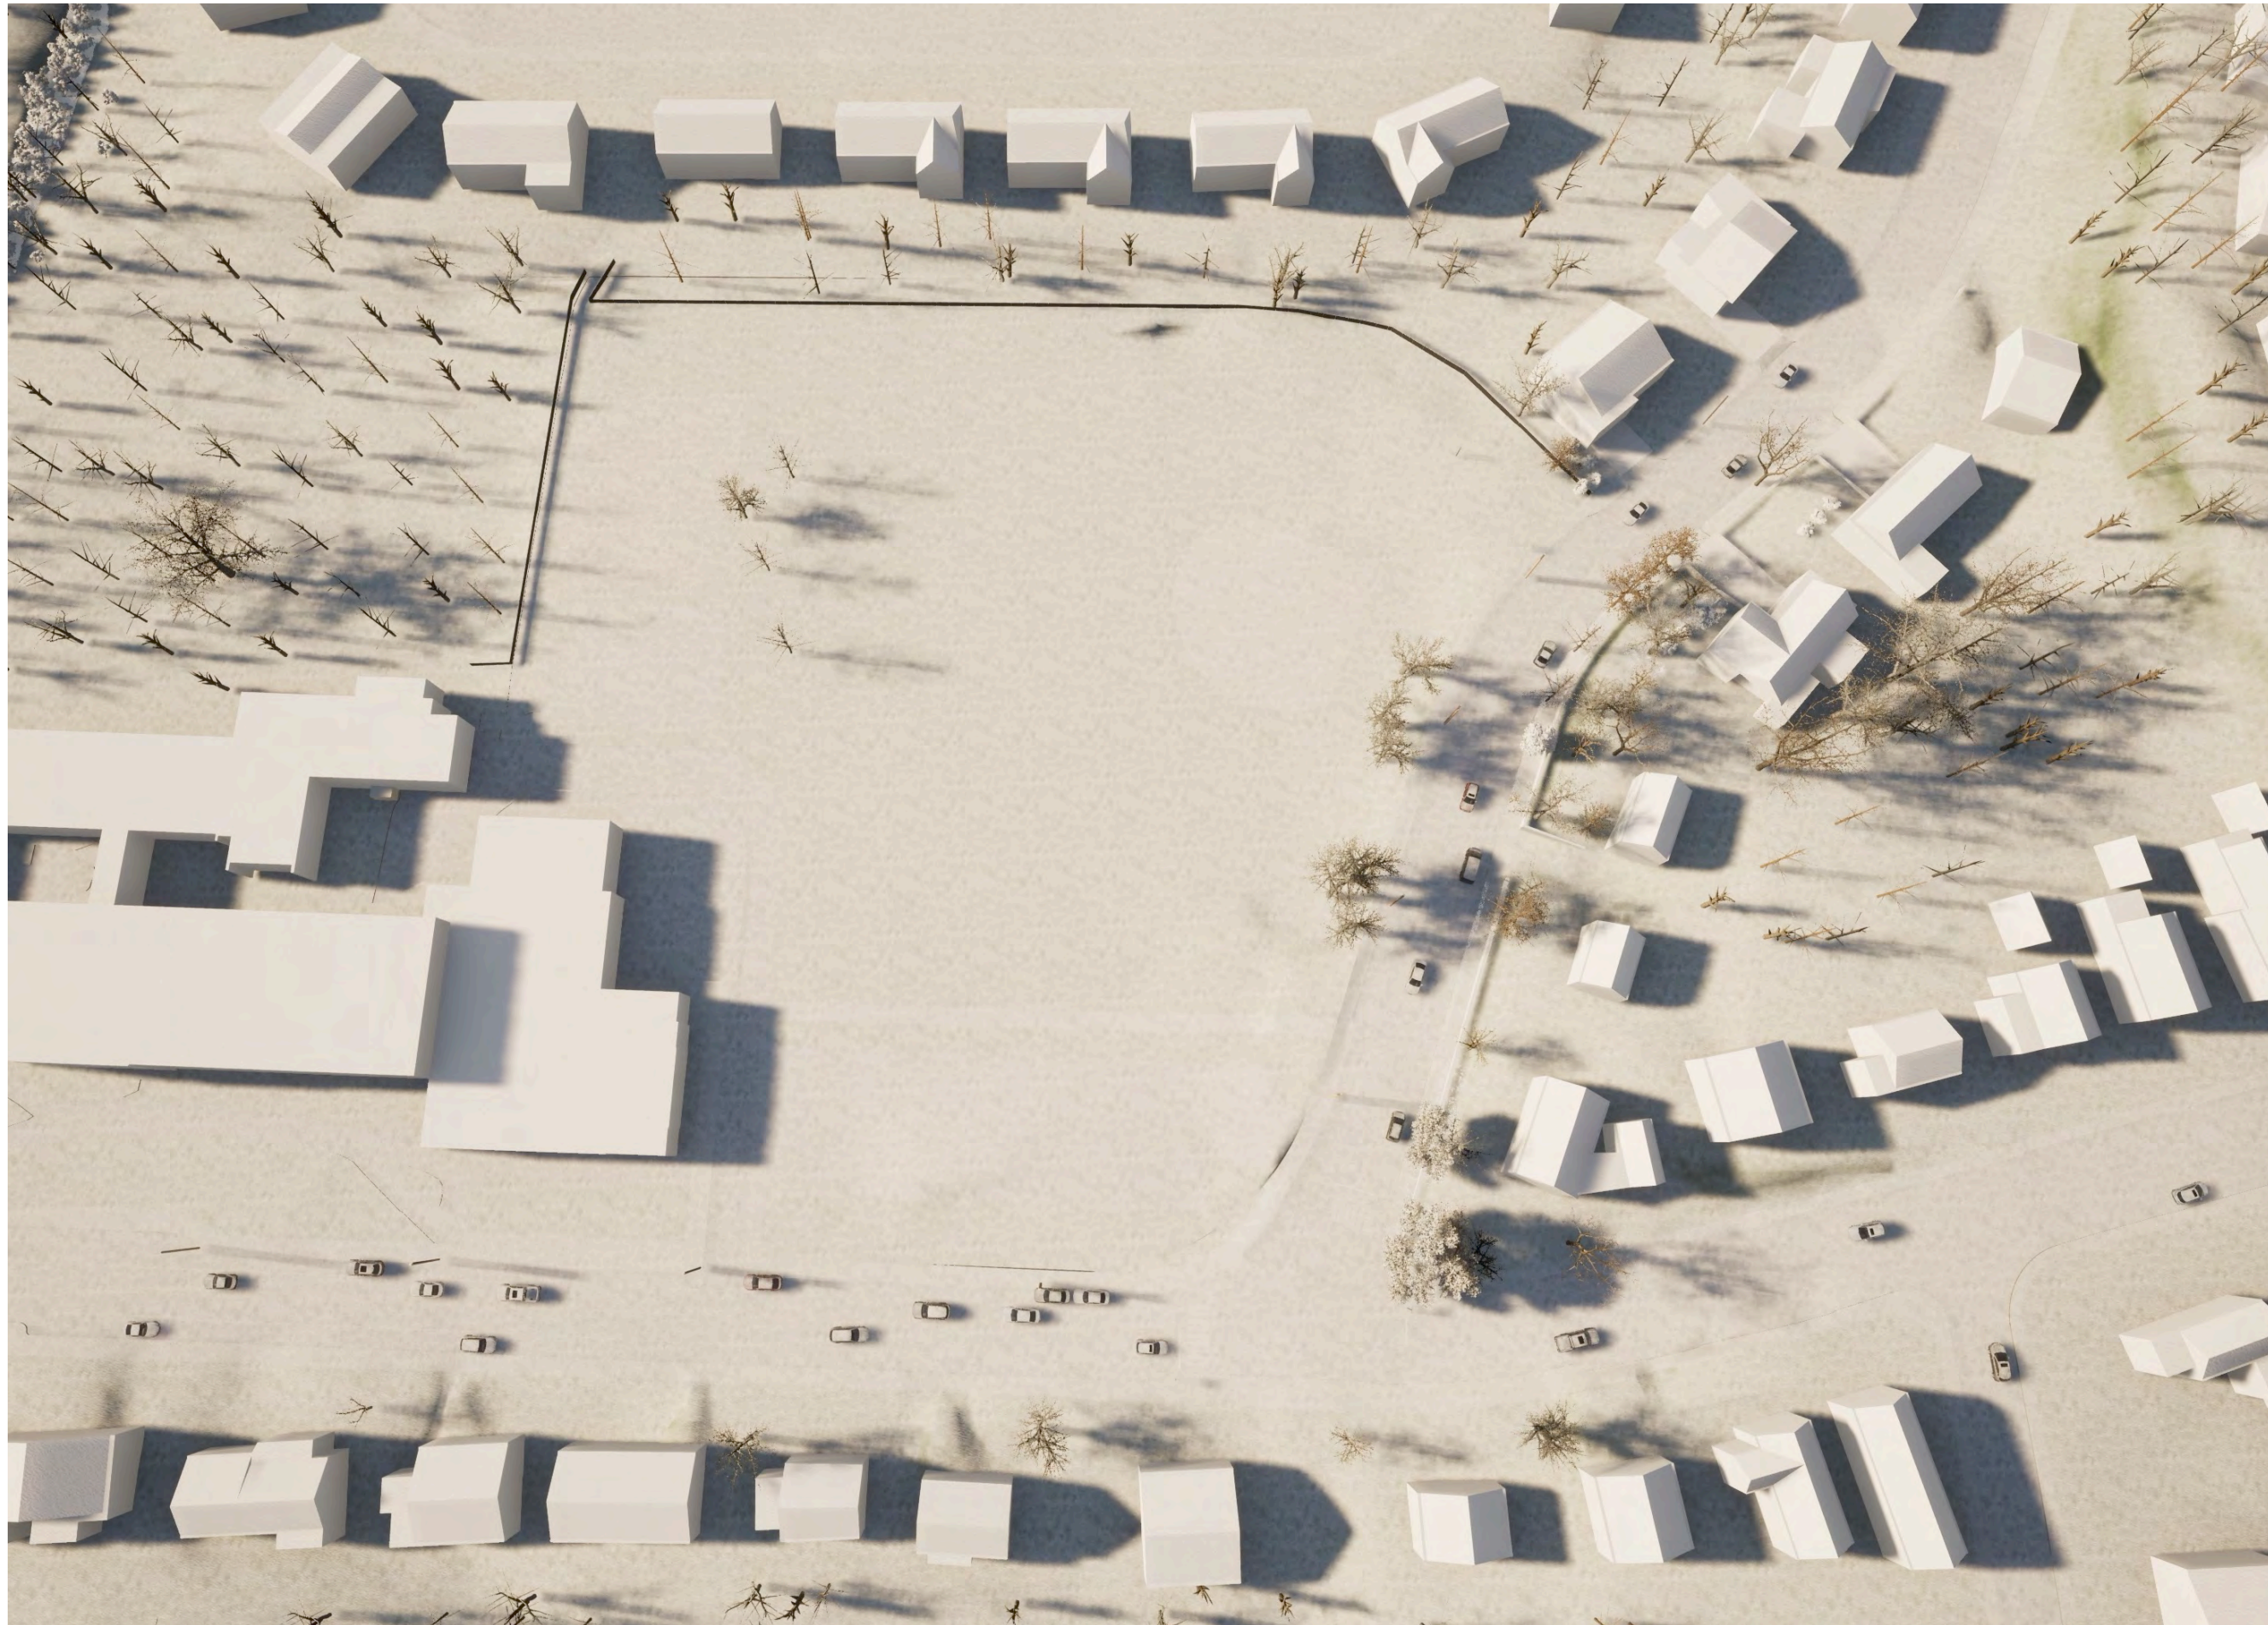

DESIGN DEVELOPMENT

**SHADE STUDY
Existing**

December 9am

04 MARCH 2024

**COUNTRYSIDE
ELEMENTARY SCHOOL**

Newton,, MA

DESIGN DEVELOPMENT

**SHADE STUDY
Proposed**

December 12pm

04 MARCH 2024

**COUNTRYSIDE
ELEMENTARY SCHOOL**

Newton,, MA

DESIGN DEVELOPMENT

**SHADE STUDY
Existing**

December 12pm

04 MARCH 2024